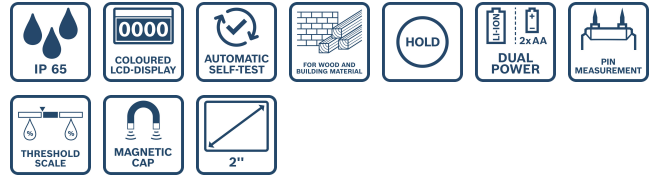

Part Number 0 601 078 000

Technical data

Technical data

Dust and splash protection	IP 65
Weight	0.19 kg
Display type	TFT LCD
Size of display	2.0"
Display resolution	240 Pixel x 320 Pixel
Operating temperature	-20 – 50 °C
Storage temperature	-20 – 70 °C
Number of batteries	2
Battery type	1.5 V LR6 (AA)
Moisture measuring pin accuracy	± 1%
Packaging dimensions (width x length x height)	103 x 256 x 72 mm
Tool dimensions (L x W x H)	235 x 62 x 45
Net weight	0.187 kg
Gross weight	0.55 kg

BOSCH

Invented for life

Product data sheet

Power tools for trade & industry

Advantages:

- Adjustable threshold scale makes it easier to interpret moisture readings
- Durable rubber housing and IP65 rating to withstand tough jobsites
- Automatic self-test ensures accuracy before each use