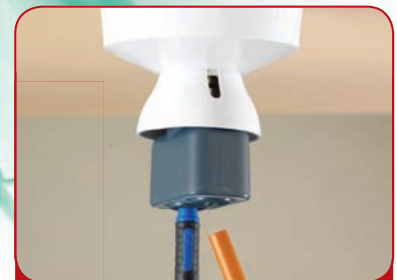

KEWTECH

NEW Lightmate

The easiest way to test at light fittings!

5 fittings available

Unscrew fitting

plug in Lightmate

connect tester

TEST, it's that quick!